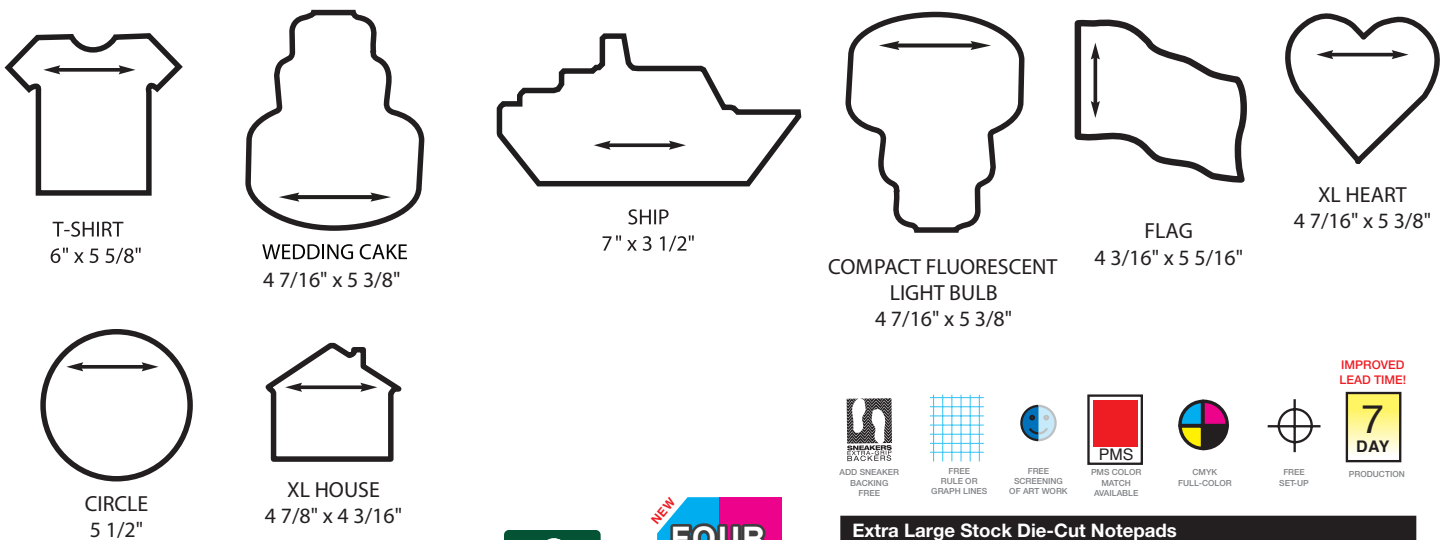

Large Die-Cut Notes

Arrows represent placement of adhesive strip

All shapes available as Stik-Withit® Stickers! See page 7.

Large Stock Die-Cut Notepads				
	500	1000	2500	5000
SDC 25-SHEET PAD	1.02	.98	.78	.75 C
SDC 50-SHEET PAD	1.67	1.62	1.40	1.32 C
SDC 100-SHEET PAD	3.08	2.97	2.65	2.23 C

First dimension is adhesive edge. See proof policy on page 32.

Extra Large Die-Cut Notes

Arrows represent placement of adhesive strip

Extra Large Stock Die-Cut Notepads				
	500	1000	2500	5000
SDC 25-SHEET PAD	1.55	1.25	1.13	.88 C
SDC 50-SHEET PAD	2.40	2.28	1.63	1.48 C
SDC 100-SHEET PAD	4.13	3.30	2.97	2.58 C

First dimension is adhesive edge. See proof policy on page 32.