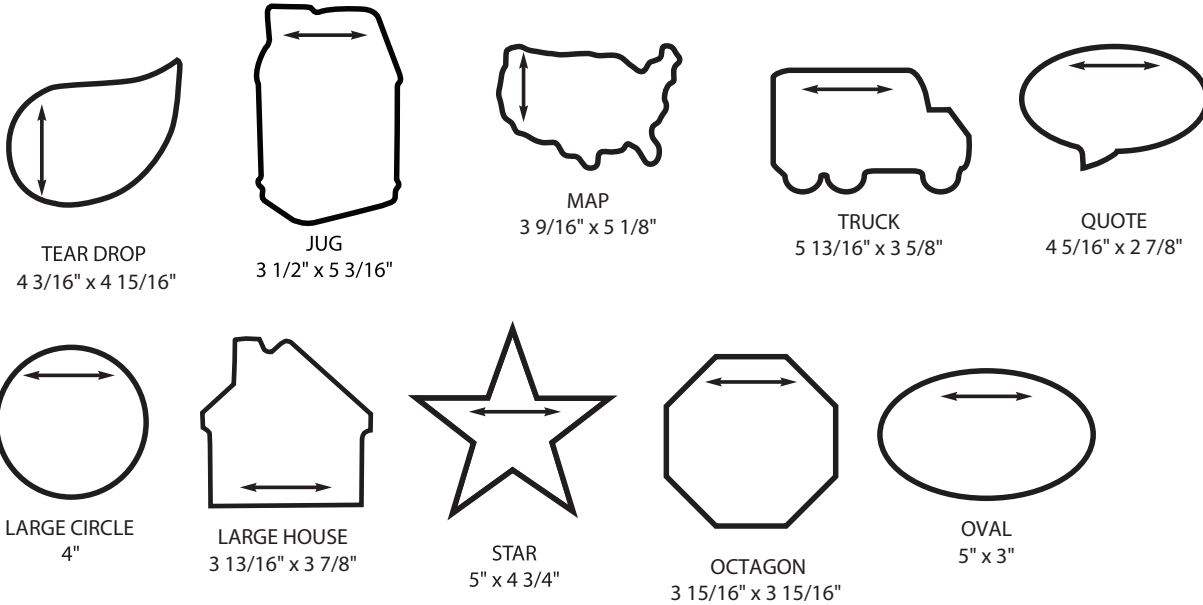

Large Die-Cut Notes

Arrows represent placement of adhesive strip

All shapes available as Stik-Withit® Stickers! See page 7.

Large Stock Die-Cut Notepads				
	500	1000	2500	5000
SDC 25-SHEET PAD	1.02	.98	.78	.75 C
SDC 50-SHEET PAD	1.67	1.62	1.40	1.32 C
SDC 100-SHEET PAD	3.08	2.97	2.65	2.23 C

First dimension is adhesive edge. See proof policy on page 32.

Extra Large Die-Cut Notes

Arrows represent placement of adhesive strip

Extra Large Stock Die-Cut Notepads				
	500	1000	2500	5000
SDC 25-SHEET PAD	1.55	1.25	1.13	.88 C
SDC 50-SHEET PAD	2.40	2.28	1.63	1.48 C
SDC 100-SHEET PAD	4.13	3.30	2.97	2.58 C

First dimension is adhesive edge. See proof policy on page 32.