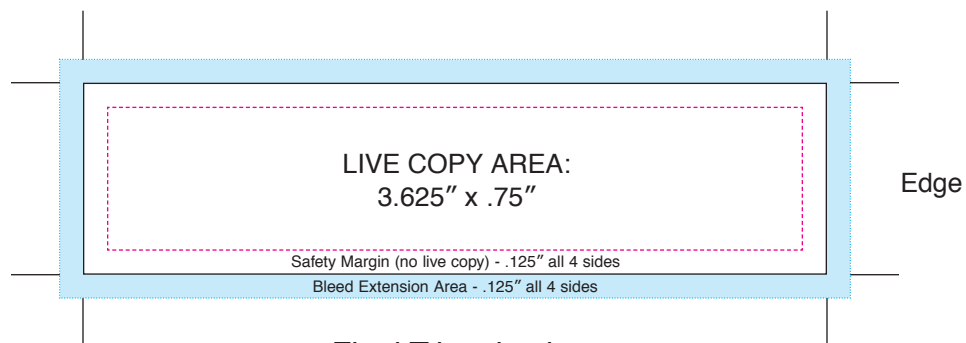

Stik-Withit® Note Cube® Template

3.875" x 3.875" x 1" quarter cube

**Final Trim size is
3.875" x 3.875"**

**Final Trim size is
3.875" x 1"**

----- Magenta rule represents margin line, ----- Cyan rule represents bleed line, ——— Black represents trim.