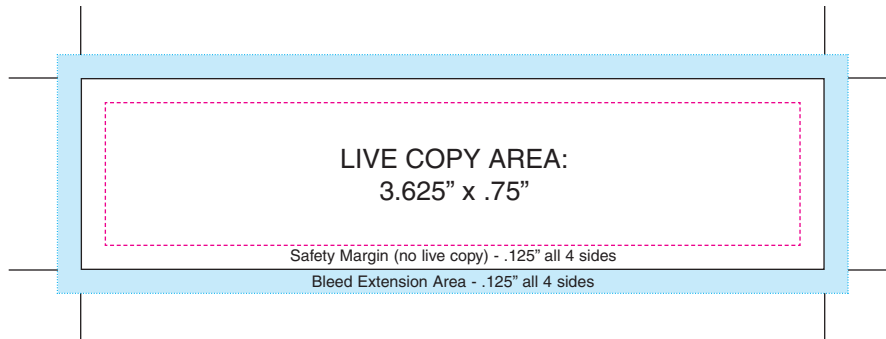

# Stik-Withit Cube Templates

**3.875" x 3.875" x 1" swi quarter cube edge**

Final Trim size is  
3.875" x 1"

----- Magenta rule represents margin line, ----- Cyan rule represents bleed line, ----- Black represents trim.