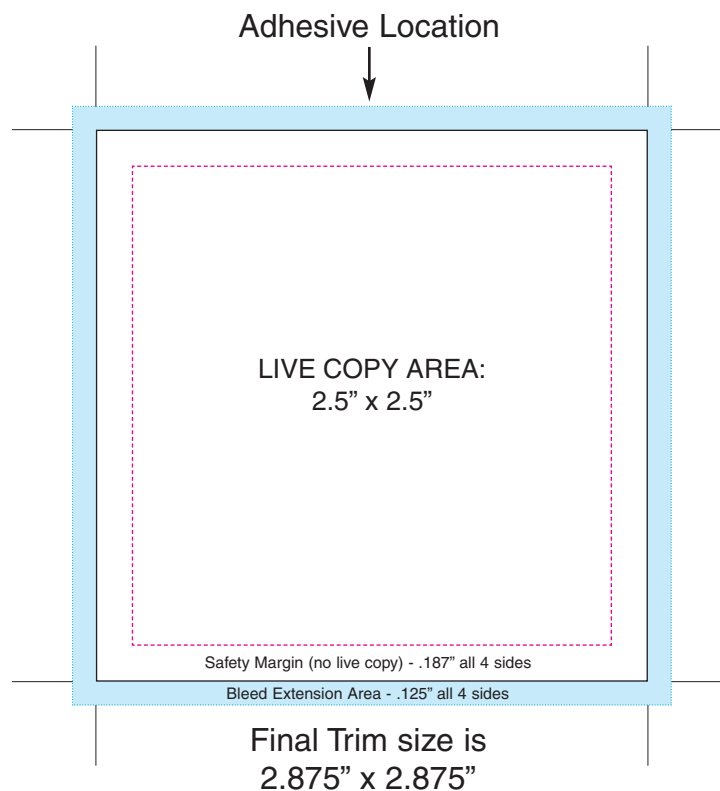

Stik-Withit Pad Templates

3" x 3" swi pad with no bleeds

(no image beyond the live copy margin)

----- Magenta rule represents margin line, ——— Black represents trim.

3" x 3" swi pad with bleeds

----- Magenta rule represents margin line, ----- Cyan rule represents bleed line, ——— Black represents trim.