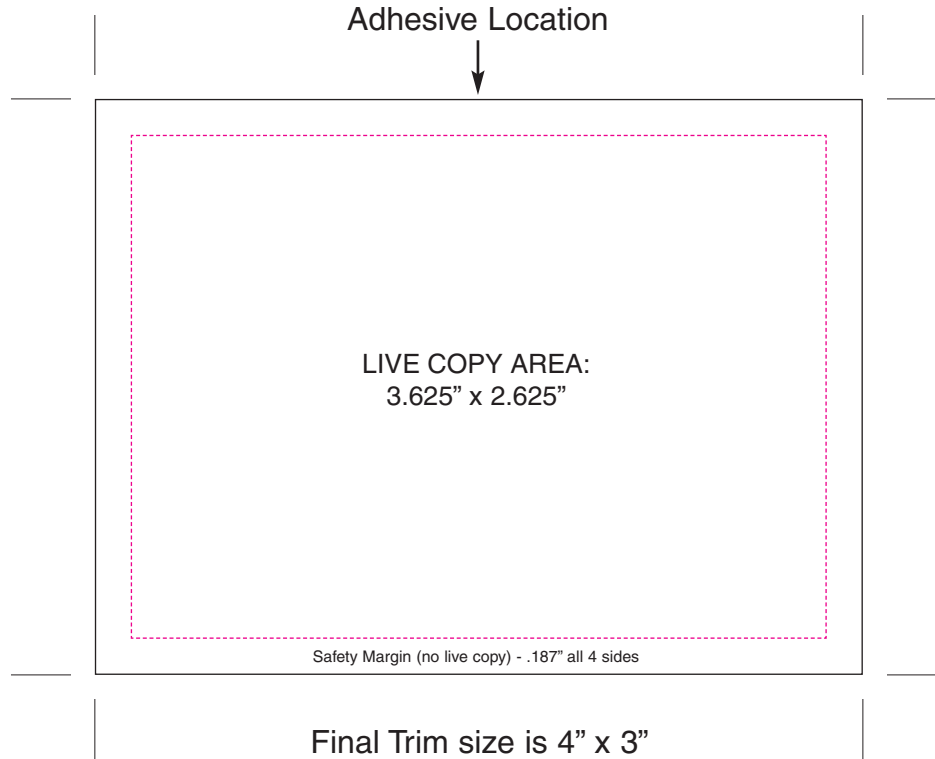

# Stik-Withit Pad Templates

## 4" x 3" swi pad with no bleeds

(no image beyond the live copy margin)

----- Magenta rule represents margin line, ————— Black represents trim.

## 4" x 3" swi pad with bleeds

----- Magenta rule represents margin line, ..... Cyan rule represents bleed line, ————— Black represents trim.