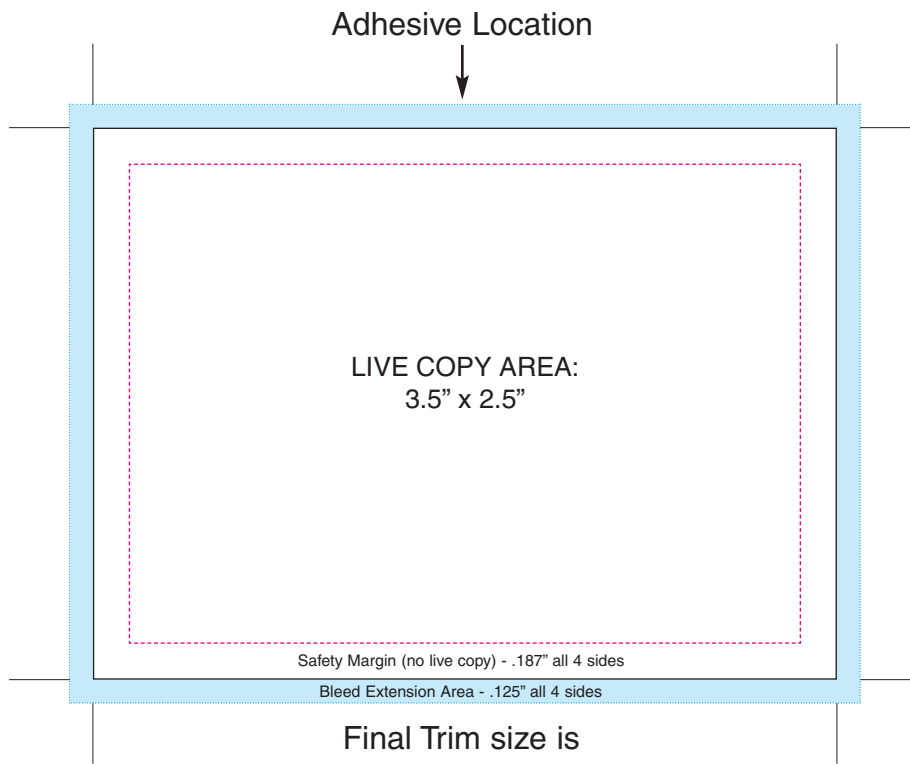

# Stik-Withit Pad Templates

## 4" x 3" swi pad with no bleeds

(no image beyond the live copy margin)

----- Magenta rule represents margin line, ————— Black represents trim.

## 4" x 3" swi pad with bleeds

----- Magenta rule represents margin line, ..... Cyan rule represents bleed line, ————— Black represents trim.