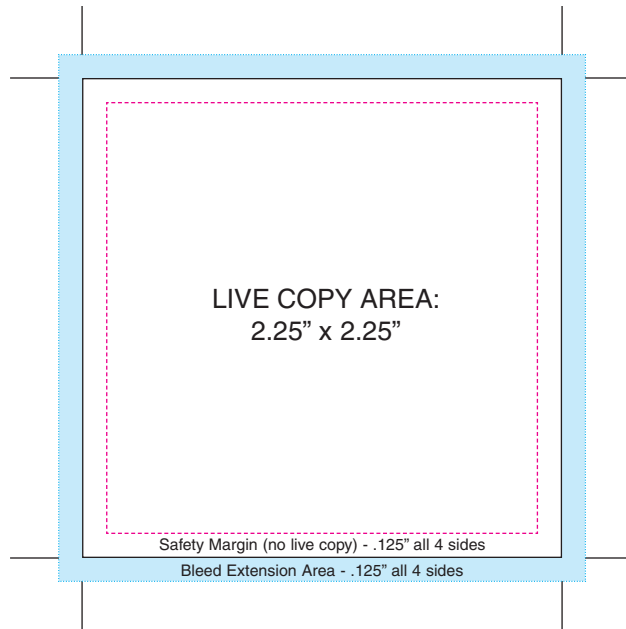

Stik-Withit Cube Templates

2.5" x 2.5" x 2.5" swi cube edge

Final Trim size is
2.5" x 2.5"

----- Magenta rule represents margin line, ————— Cyan rule represents bleed line, ————— Black represents trim.