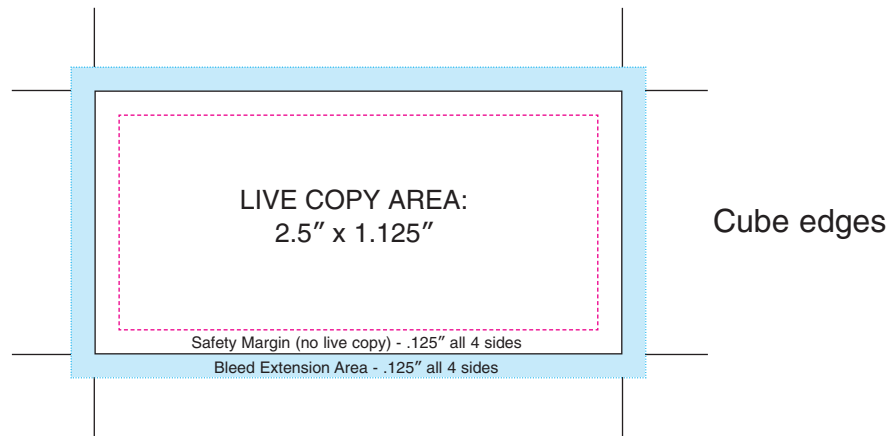

# Stik-Withit® Note Cube® Template

**2.75" x 2.75" x 1.375" half cube**

Sheet Final Trim size is  
2.75" x 2.75"

Edge Final Trim size is  
2.75" x 1.375"