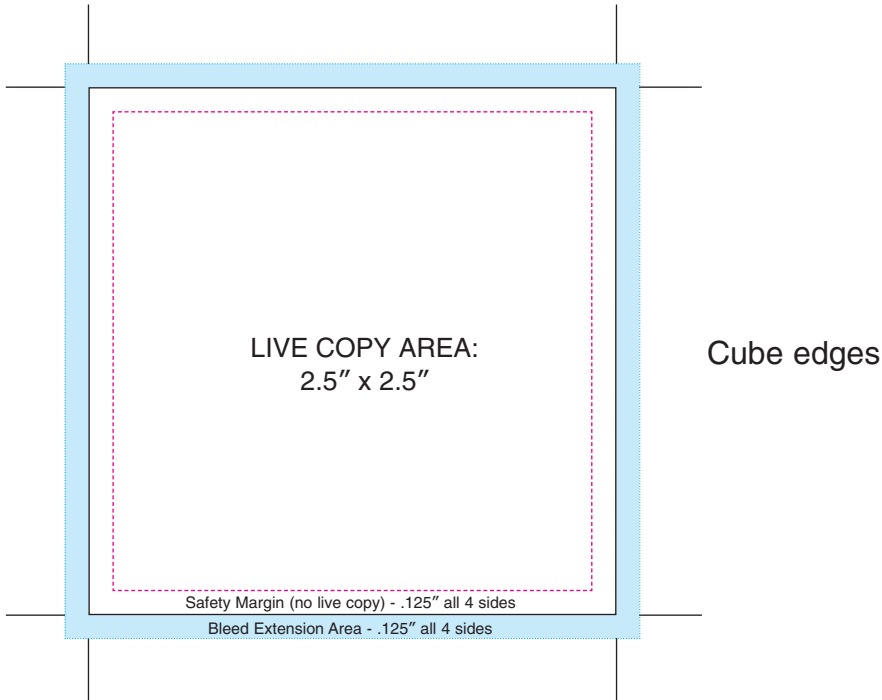

Stik-Withit® Note Cube® Template

2.75" x 2.75" x 2.75" cube

Sheet Final Trim size is
2.75" x 2.75"

Edge Final Trim size is
2.75" x 2.75"

----- Magenta rule represents margin line, ----- Cyan rule represents bleed line, ——— Black represents trim.