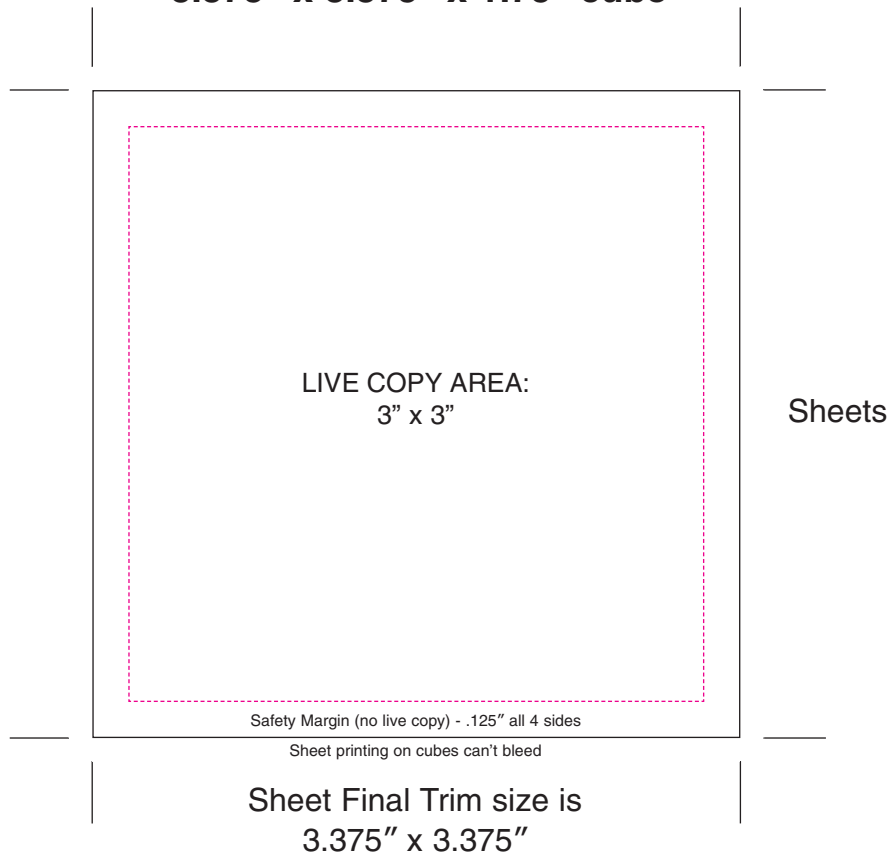

Stik-Withit® Note Cube® Template

3.375" x 3.375" x 1.75" cube

----- Magenta rule represents margin line, ----- Cyan rule represents bleed line, ——— Black represents trim.