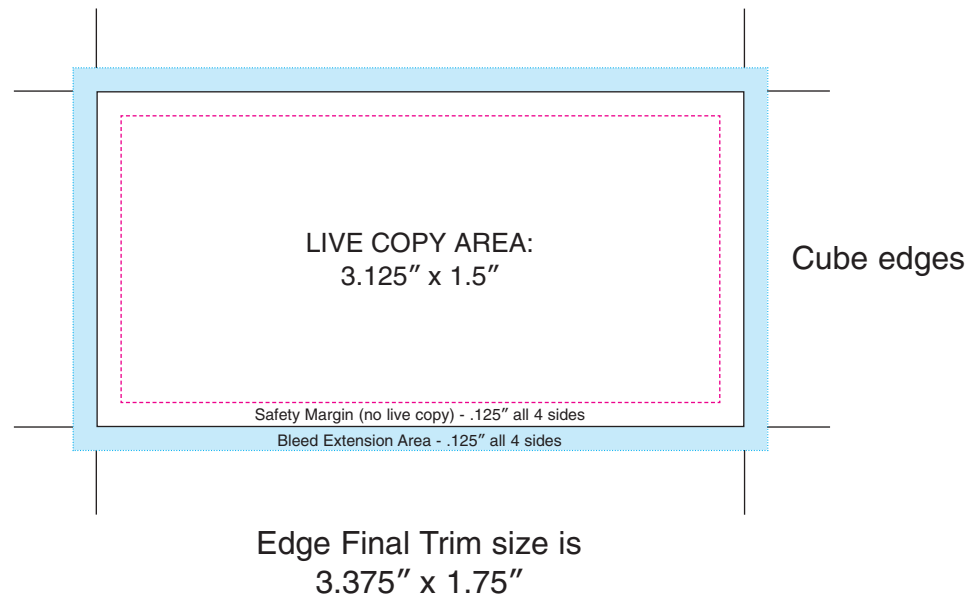

Stik-Withit® Note Cube® Template

3.375" x 3.375" x 1.75" cube

----- Magenta rule represents margin line, ----- Cyan rule represents bleed line, ——— Black represents trim.