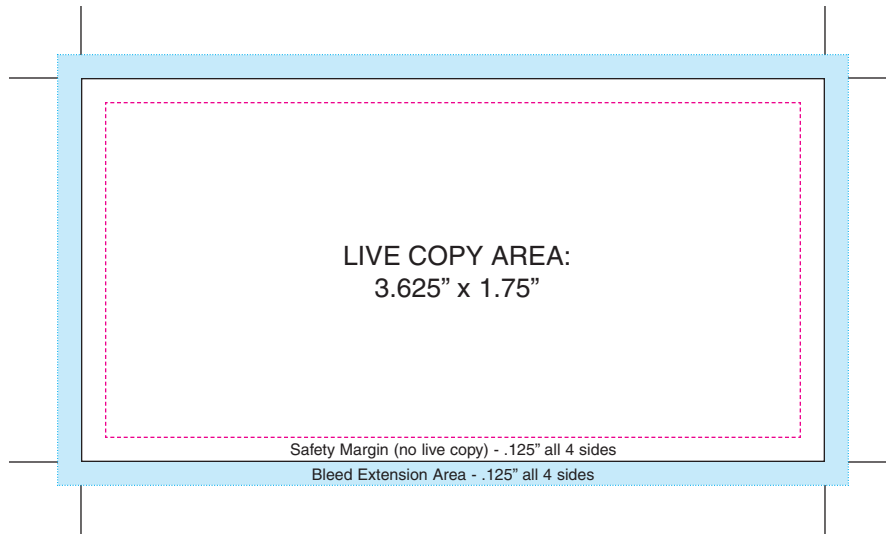

Stik-Withit Cube Templates

3.875" x 3.875" x 2" swi half cube edge

Final Trim size is
3.875" x 2"

----- Magenta rule represents margin line, ----- Cyan rule represents bleed line, ----- Black represents trim.