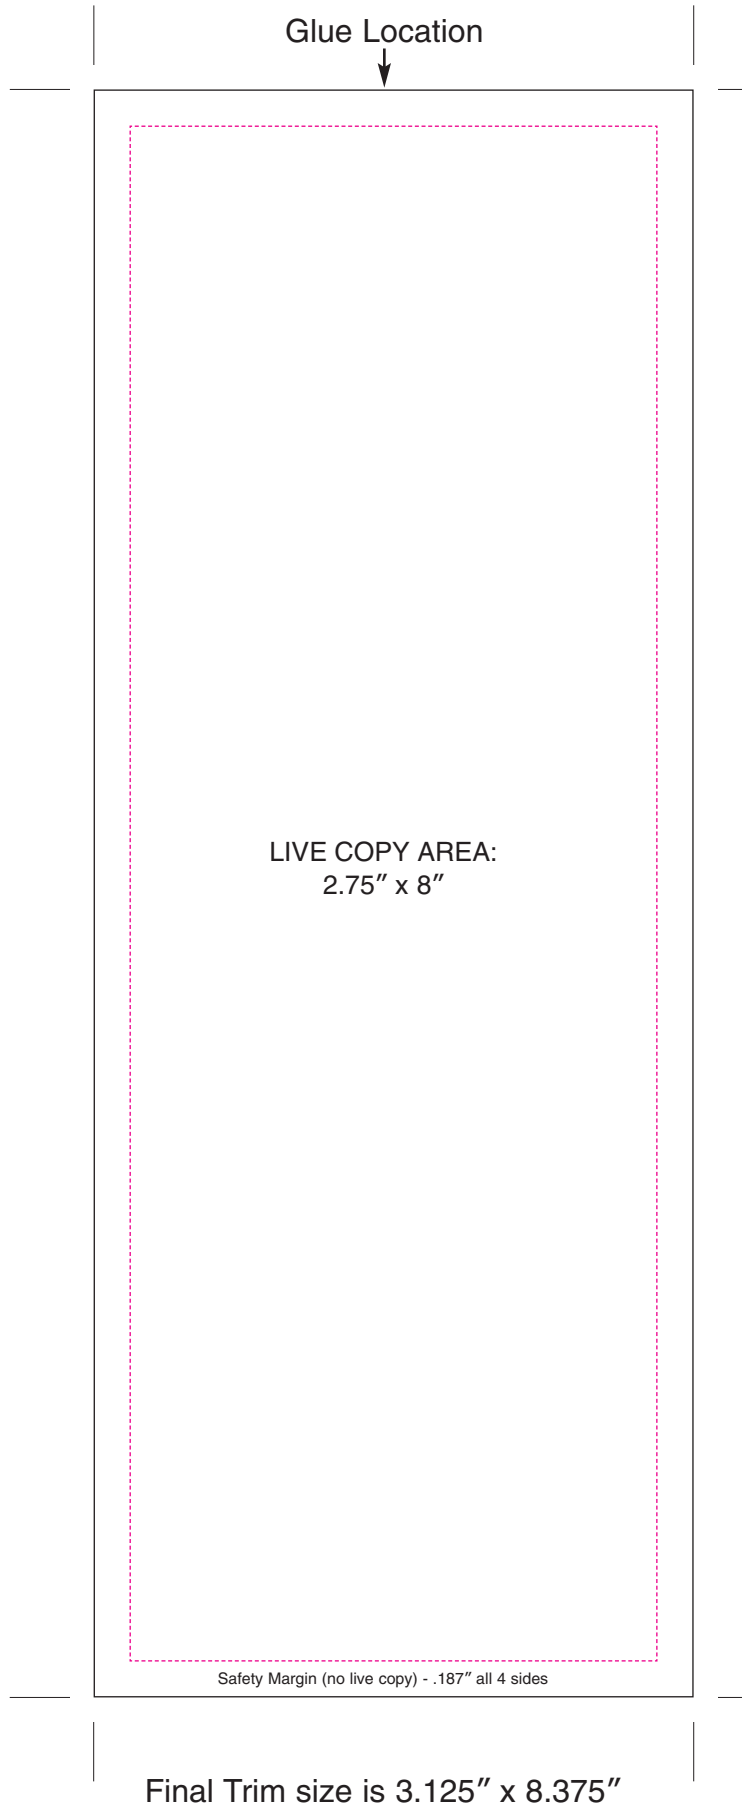

Scratch Pad Templates

3.125" x 8.375" pad with no bleeds

(no image beyond the live copy margin)

*See Page 2 for
3.125" x 8.375"
bleed template*

----- Magenta rule represents margin line, ——— Black represents trim.