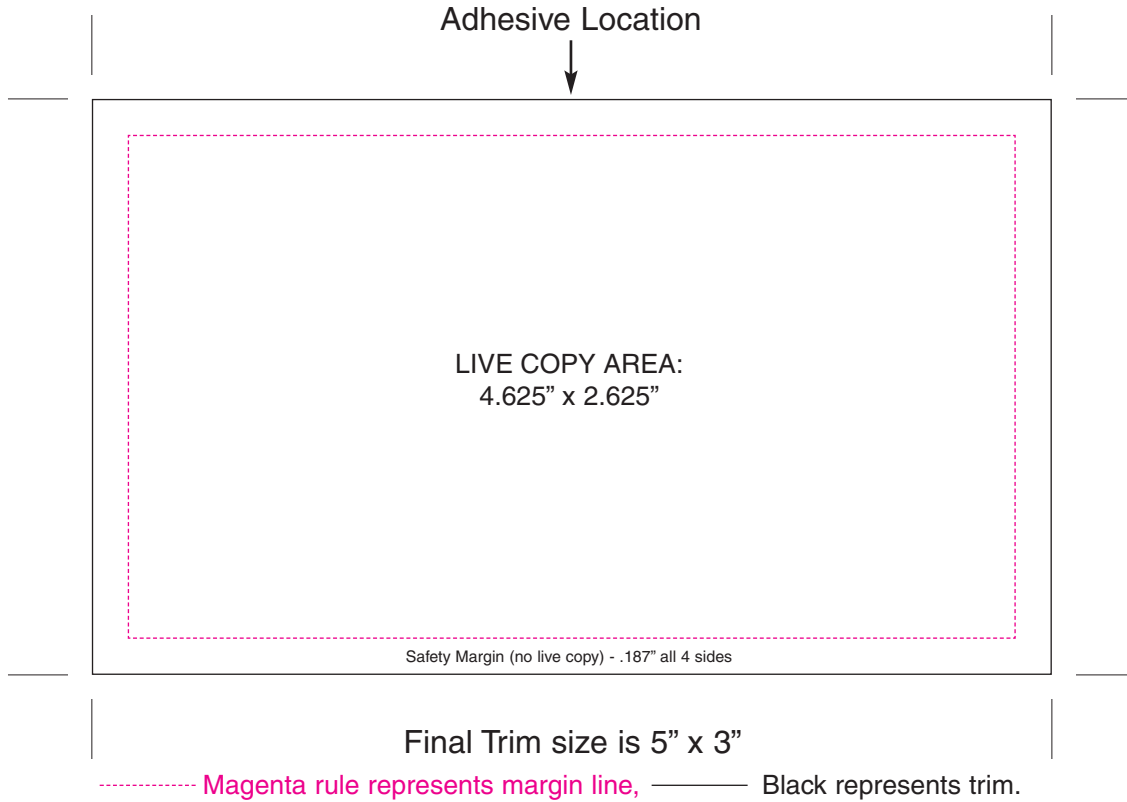

Stik-Withit Pad Templates

5" x 3" swi pad with no bleeds

(no image beyond the live copy margin)

5" x 3" swi pad with bleeds